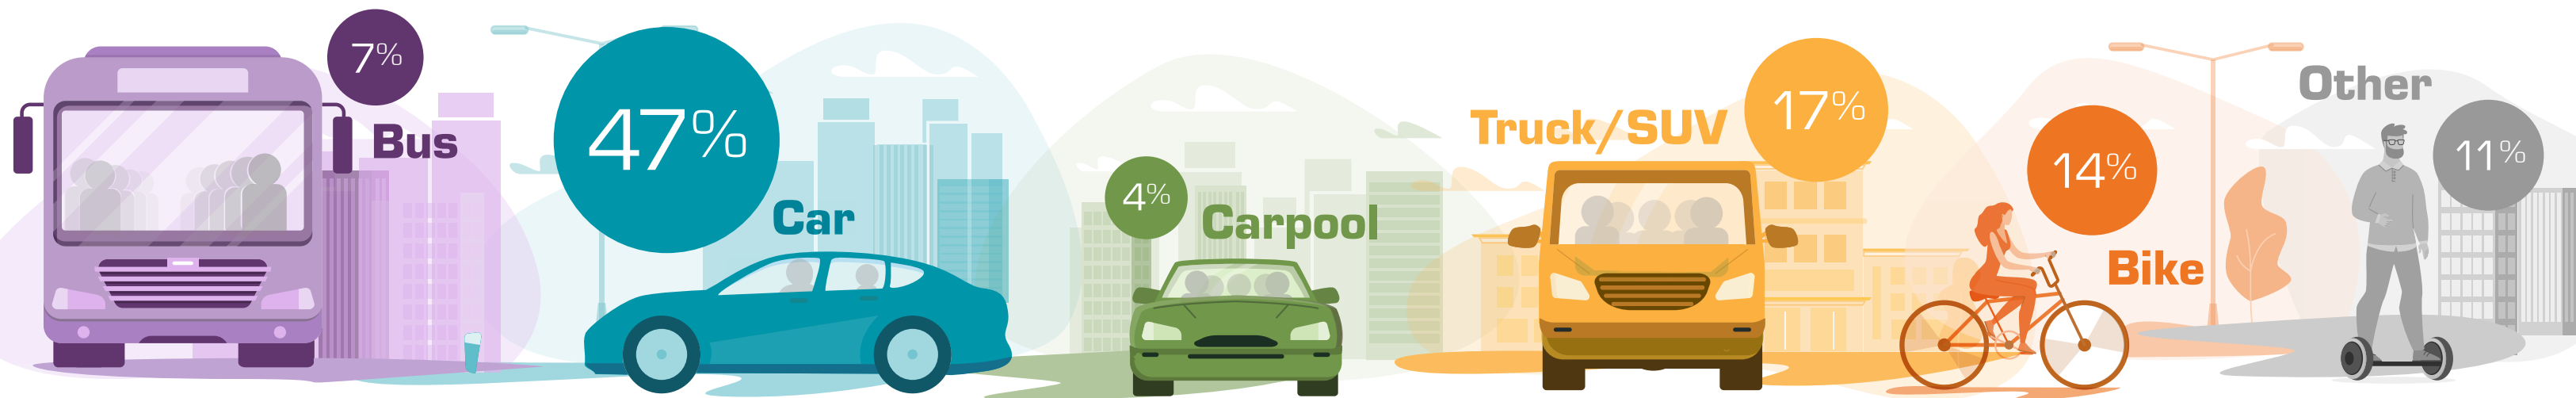

# FLEX YOUR COMMUTE

Iowa DOT conducted a commuter survey in 2020 to learn more about how Des Moines commutes.

## Integrated Corridor Management Commuters Told Us They Get To Work By:

## Commuters said they want to focus on a variety of improvements: